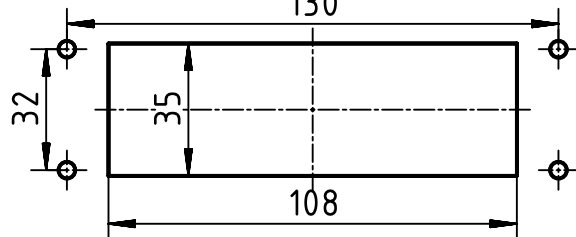

(1:2) panel cut out

	All rights reserved Department EL PD	All Dimensions in mm Original Size DIN A4		Scale 1:1	Free size tol.	Ref. Sub.
		HARTING Electric GmbH & Co. KG D-32339 Espelkamp	Created by OLFERTM	Inspected by SUNDERMEIER	Standardisation RUETERA	Date 2020-08-06
Title Han B Base Panel 1 Lever Metal Cover						Doc-Key / ECM-Nr. 100199046/UGD/004/C 500000176328
Type TB				Number 09 30 024 0318		Rev. C
						Page 1/1